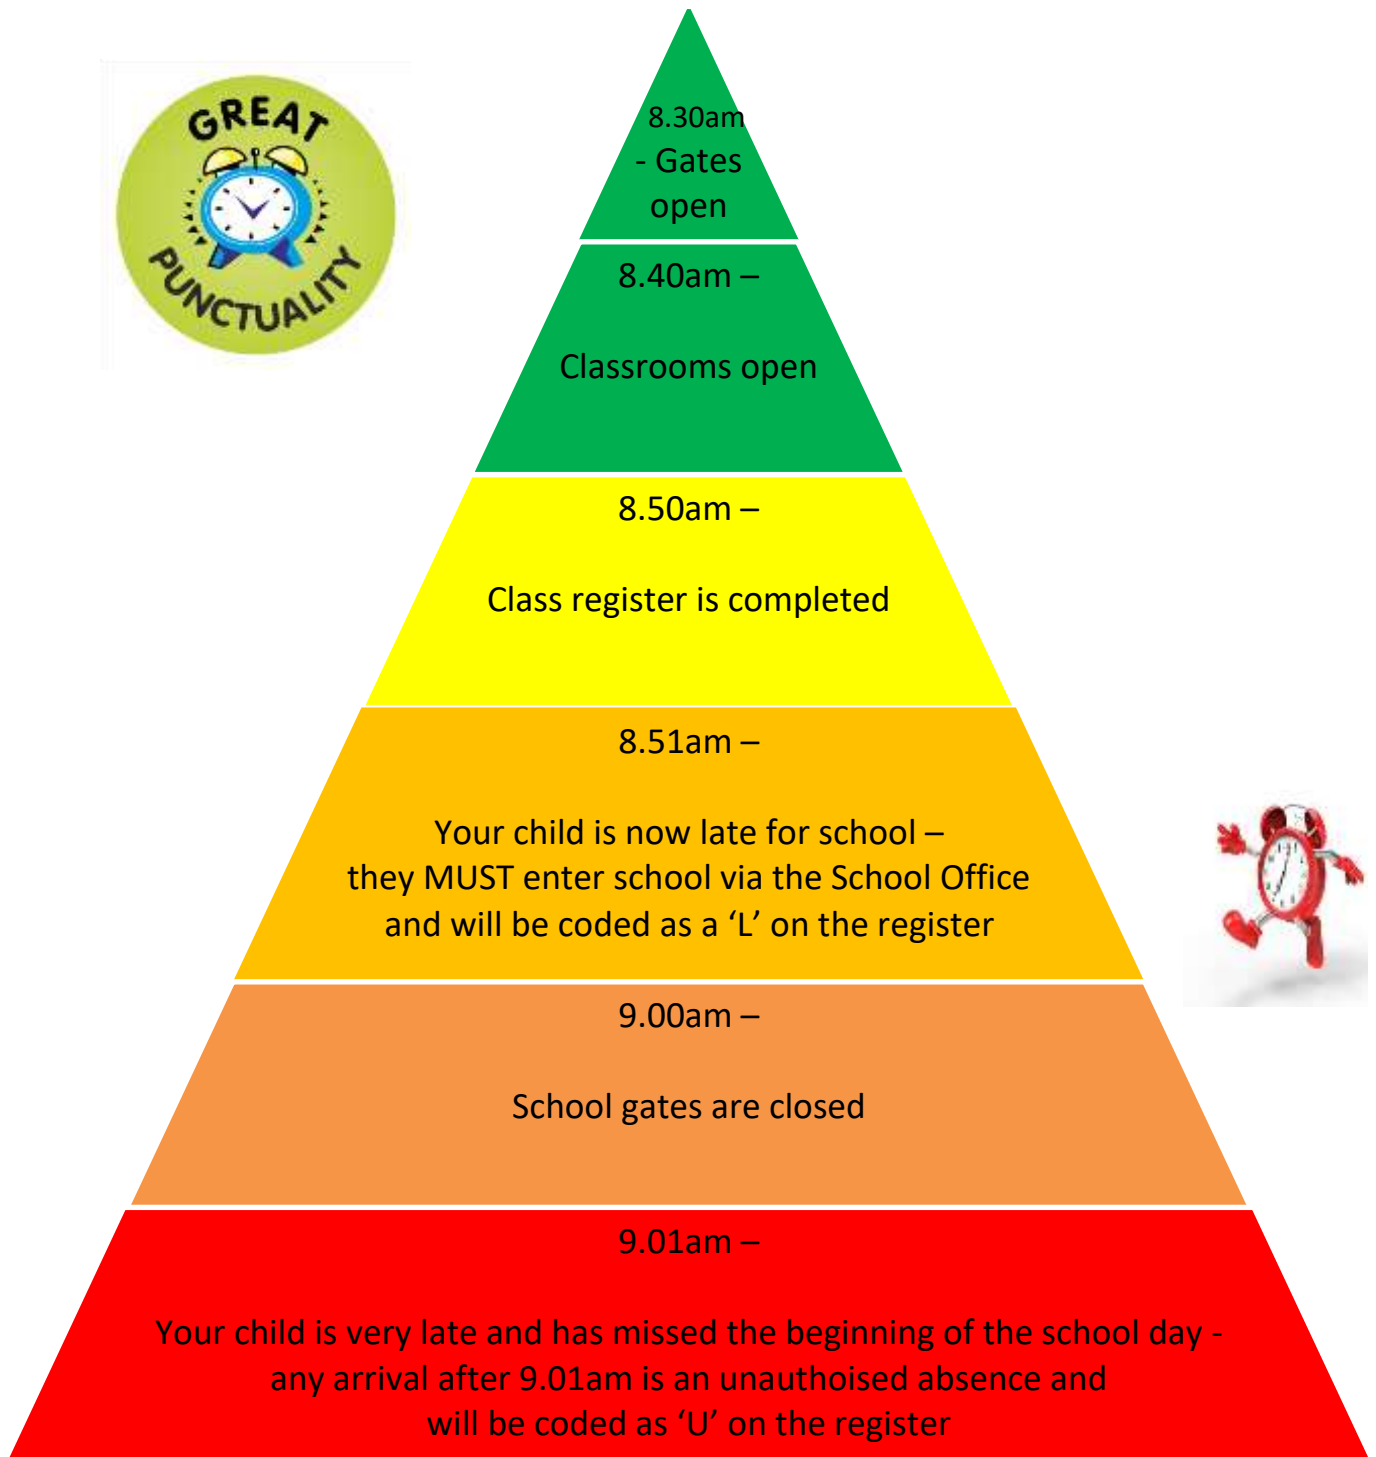

# St Paul's Cray CE Primary School

Every minute of learning counts!

Children find arriving at school late upsetting and disruptive, they also miss out on important learning opportunities.

Please work with us to provide your child with the best chances of learning by ensuring they are in school **every day and on time.**